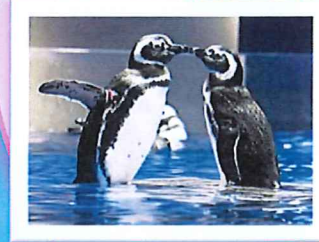

### INCLUDED:

- ✓ EXCHANGE TICKET FOR TOKYO SKYTREE TEMBO DECK(350m) or TOKYO SKYTREE TEMBO DECK(350m) & TEMBO GALLERIA(450m)
- ✓ TOBU RAILWAY SECTION-LIMITED 1 DAY FREE PASS
- ✓ EXCHANGE TICKET FOR SUMIDA AQUARIUM (located in TOKYO SKYTREE TOWN®)
- ✓ 1 SOFT DRINK AT SUMIDA AQUARIUM CAFE (EXCEPT MOCA CAFE)